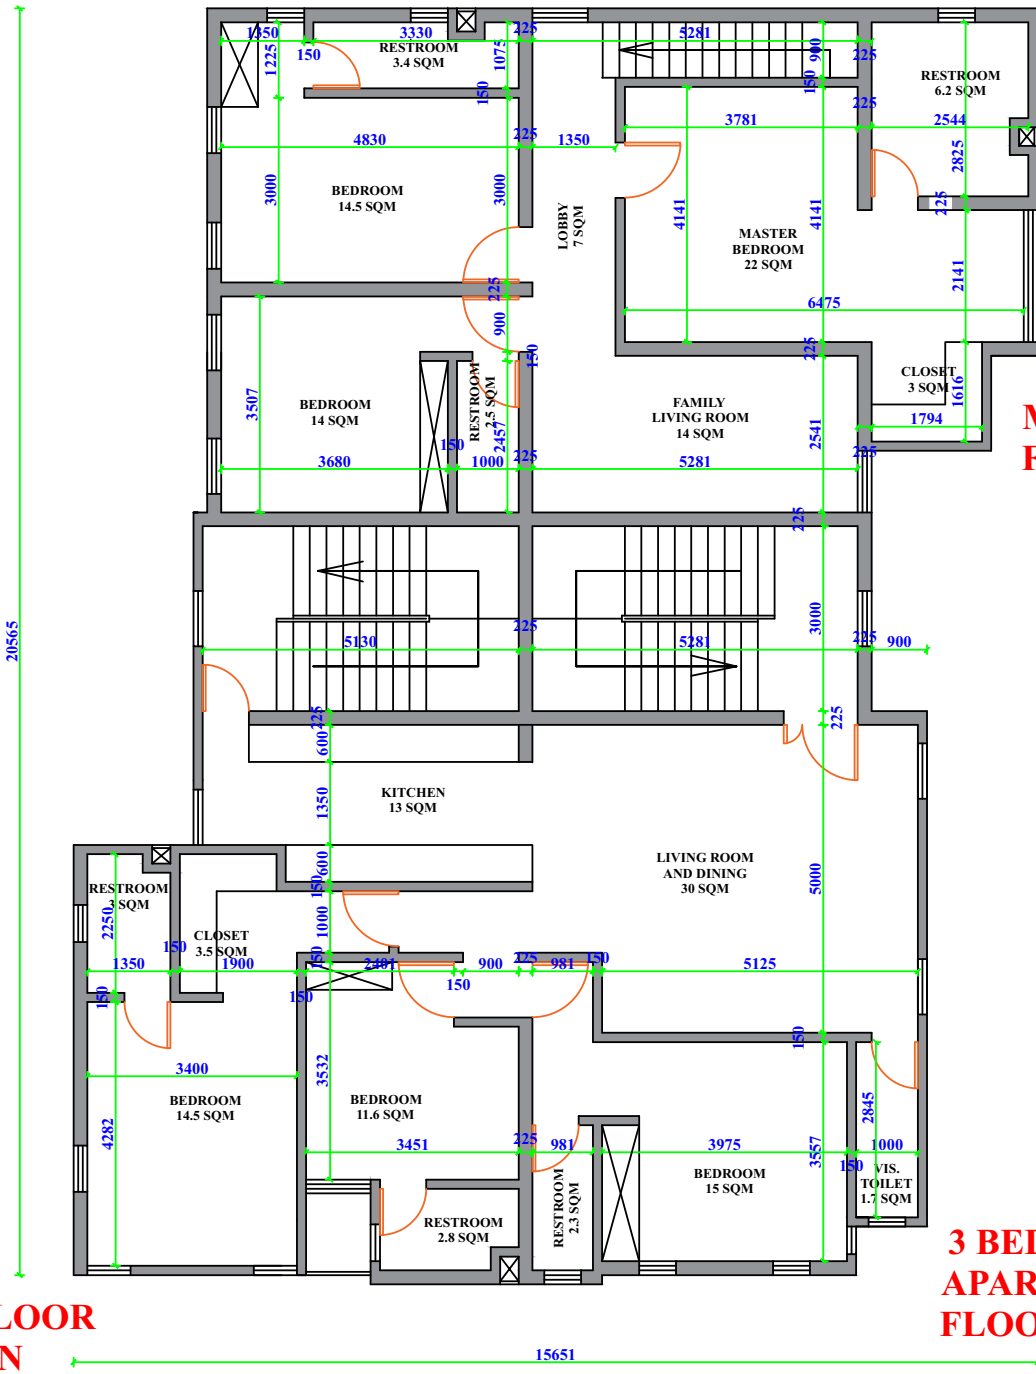

Thinkmint Nigeria
A member of the
TM Group

Court D'Ebenezer

Comprises of Six (6) units of luxury residential apartments, consisting of

5 UNITS OF
3 BEDROOM
APARTMENTS

1 UNIT OF
3 BEDROOM
MAISONETTE

Ground Floor Plan

First Floor Plan

**MAISONNETTE
FIRST FLOOR
PLAN**

**3 BEDROOM
APARTMENT
FLOOR PLAN**

**FIRST FLOOR
PLAN**

Second Floor Plan

3 BEDROOM APARTMENT FLOOR PLAN

SECOND FLOOR PLAN

3 BEDROOM APARTMENT FLOOR PLAN