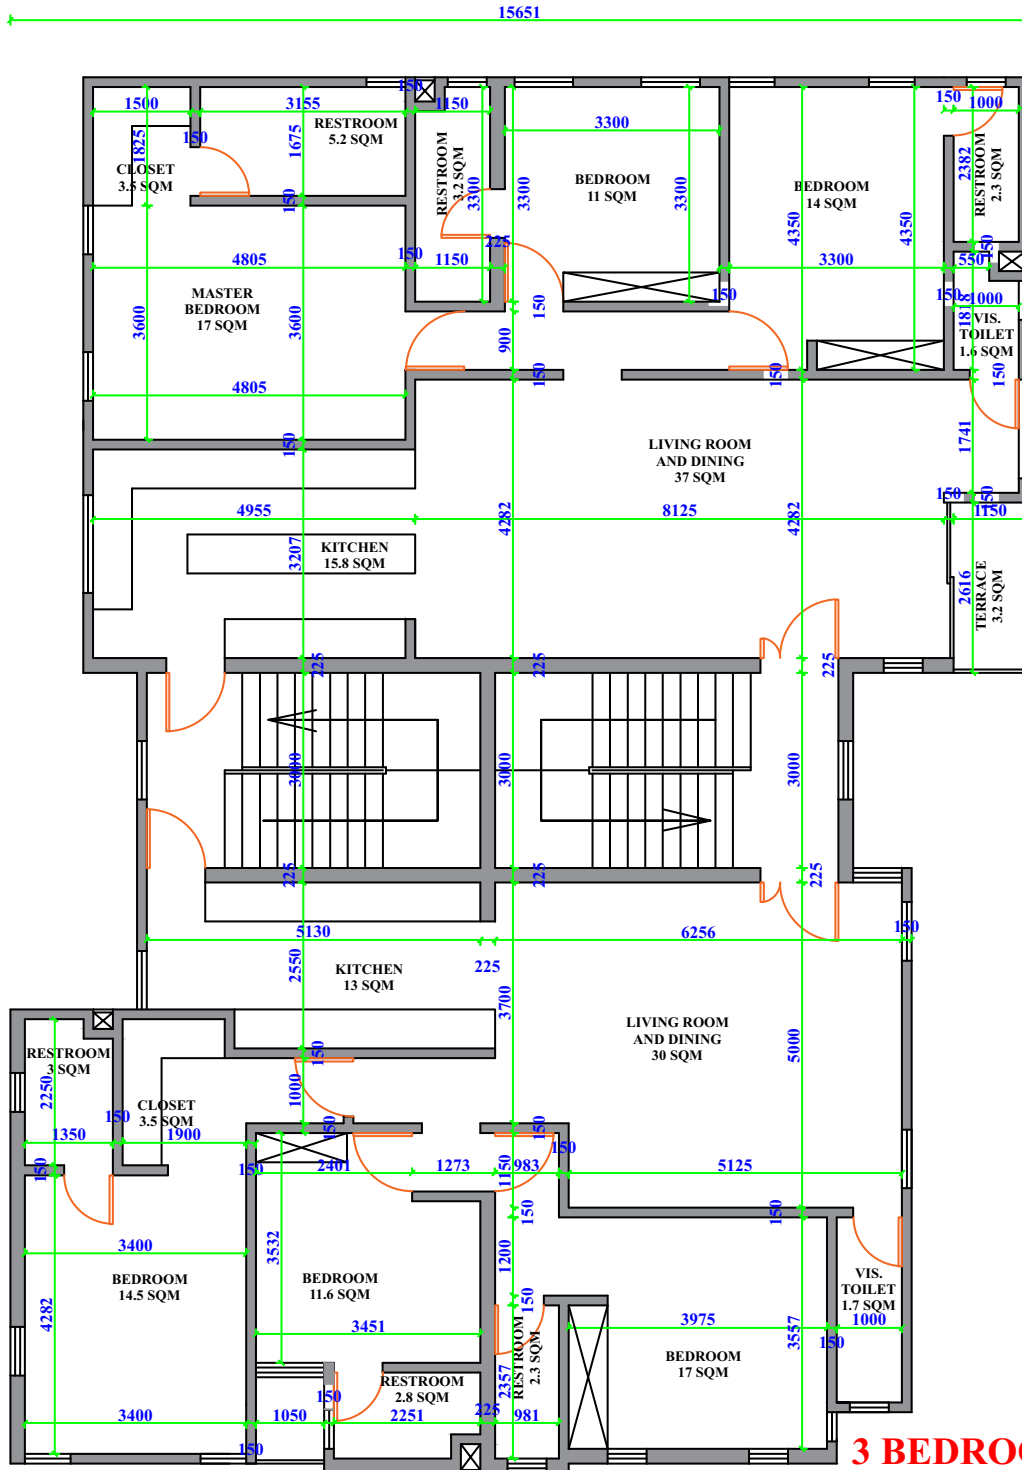

First Floor Plan

**MAISONNETTE
FIRST FLOOR
PLAN**

**3 BEDROOM
APARTMENT
FLOOR PLAN**

**FIRST FLOOR
PLAN**

Second Floor Plan

3 BEDROOM APARTMENT FLOOR PLAN

SECOND FLOOR PLAN

3 BEDROOM APARTMENT FLOOR PLAN

Thrid Floor Plan

**3 BEDROOM
APARTMENT
FLOOR PLAN**

**3 BEDROOM
APARTMENT
FLOOR PLAN**

**THIRD FLOOR
PLAN**

CONSTRUCTION TIMELINE

1-6 Months

Site Clearing, Soil Test, Setting Out

6-9 Months

Foundation

9-12 Months

Ground Floor

12-21 Months

First to Third Floor and Roof

21-24 Months

Finishing

Thinkmint Nigeria
A member of the
TM Group