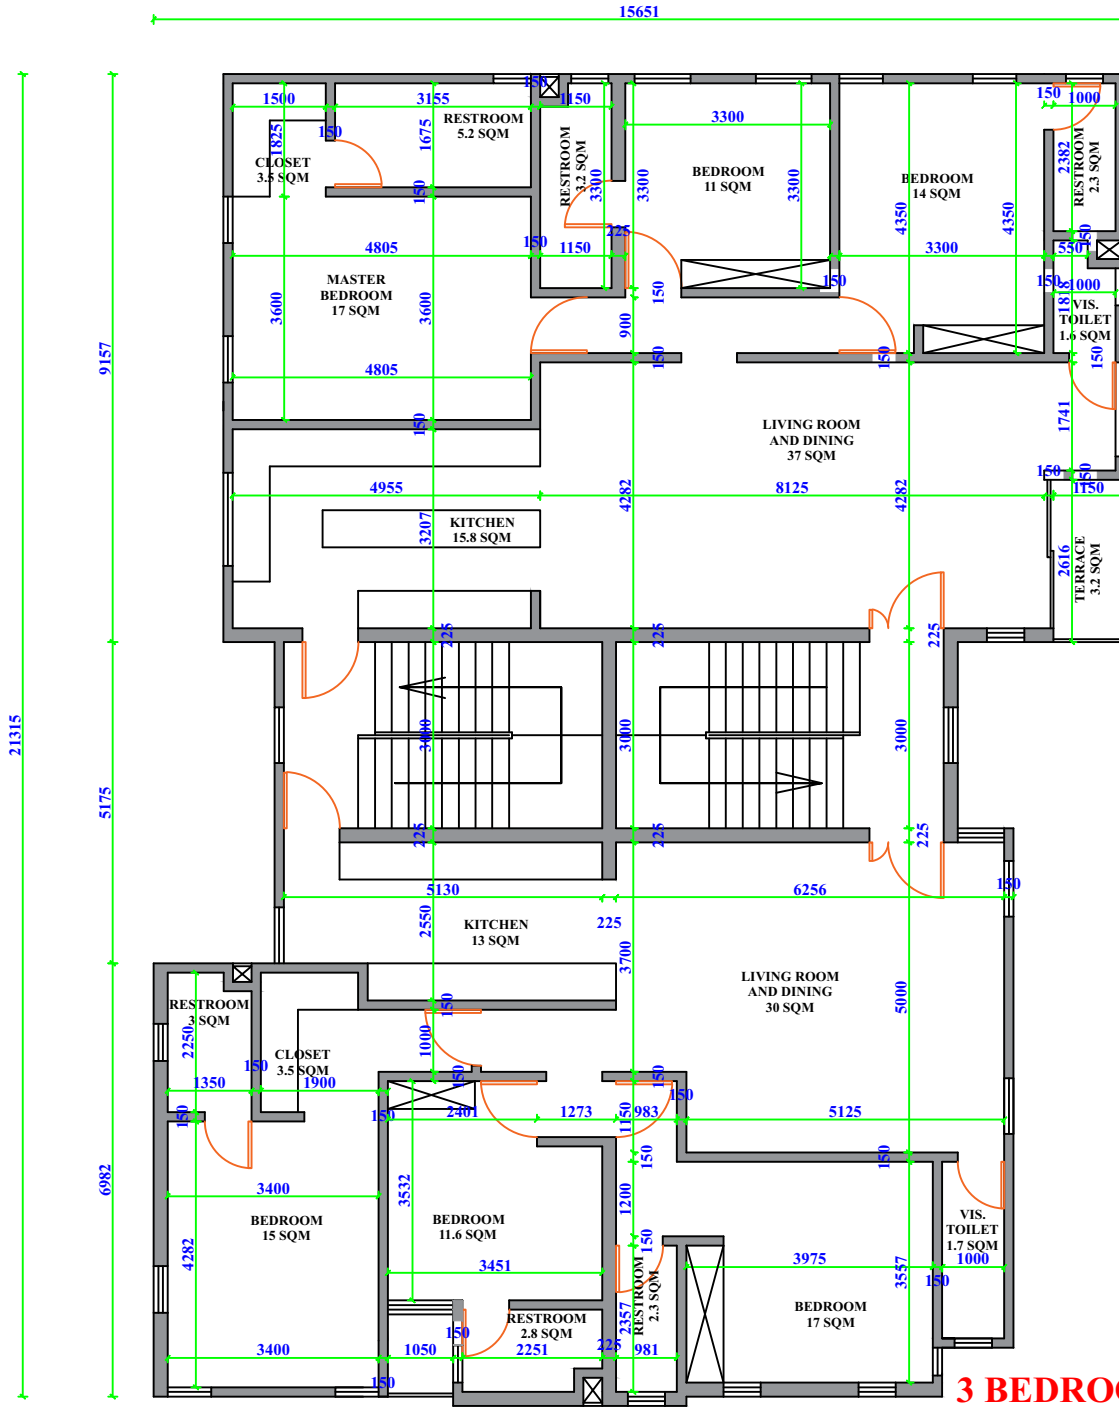

First Floor Plan

**MAISONNETTE
FIRST FLOOR
PLAN**

**3 BEDROOM
APARTMENT
FLOOR PLAN**

**FIRST FLOOR
PLAN**

Second Floor Plan

3 BEDROOM APARTMENT FLOOR PLAN

SECOND FLOOR PLAN

3 BEDROOM APARTMENT FLOOR PLAN

Thrid Floor Plan

**3 BEDROOM
APARTMENT
FLOOR PLAN**

**3 BEDROOM
APARTMENT
FLOOR PLAN**

**THIRD FLOOR
PLAN**

CONSTRUCTION TIMELINE

1-6 Months

Site Clearing, Soil Test, Setting Out

6-9 Months

Foundation

9-12 Months

Ground Floor

12-21 Months

First to Third Floor and Roof

21-24 Months

Finishing

Thinkmint Nigeria
A member of the
TM Group