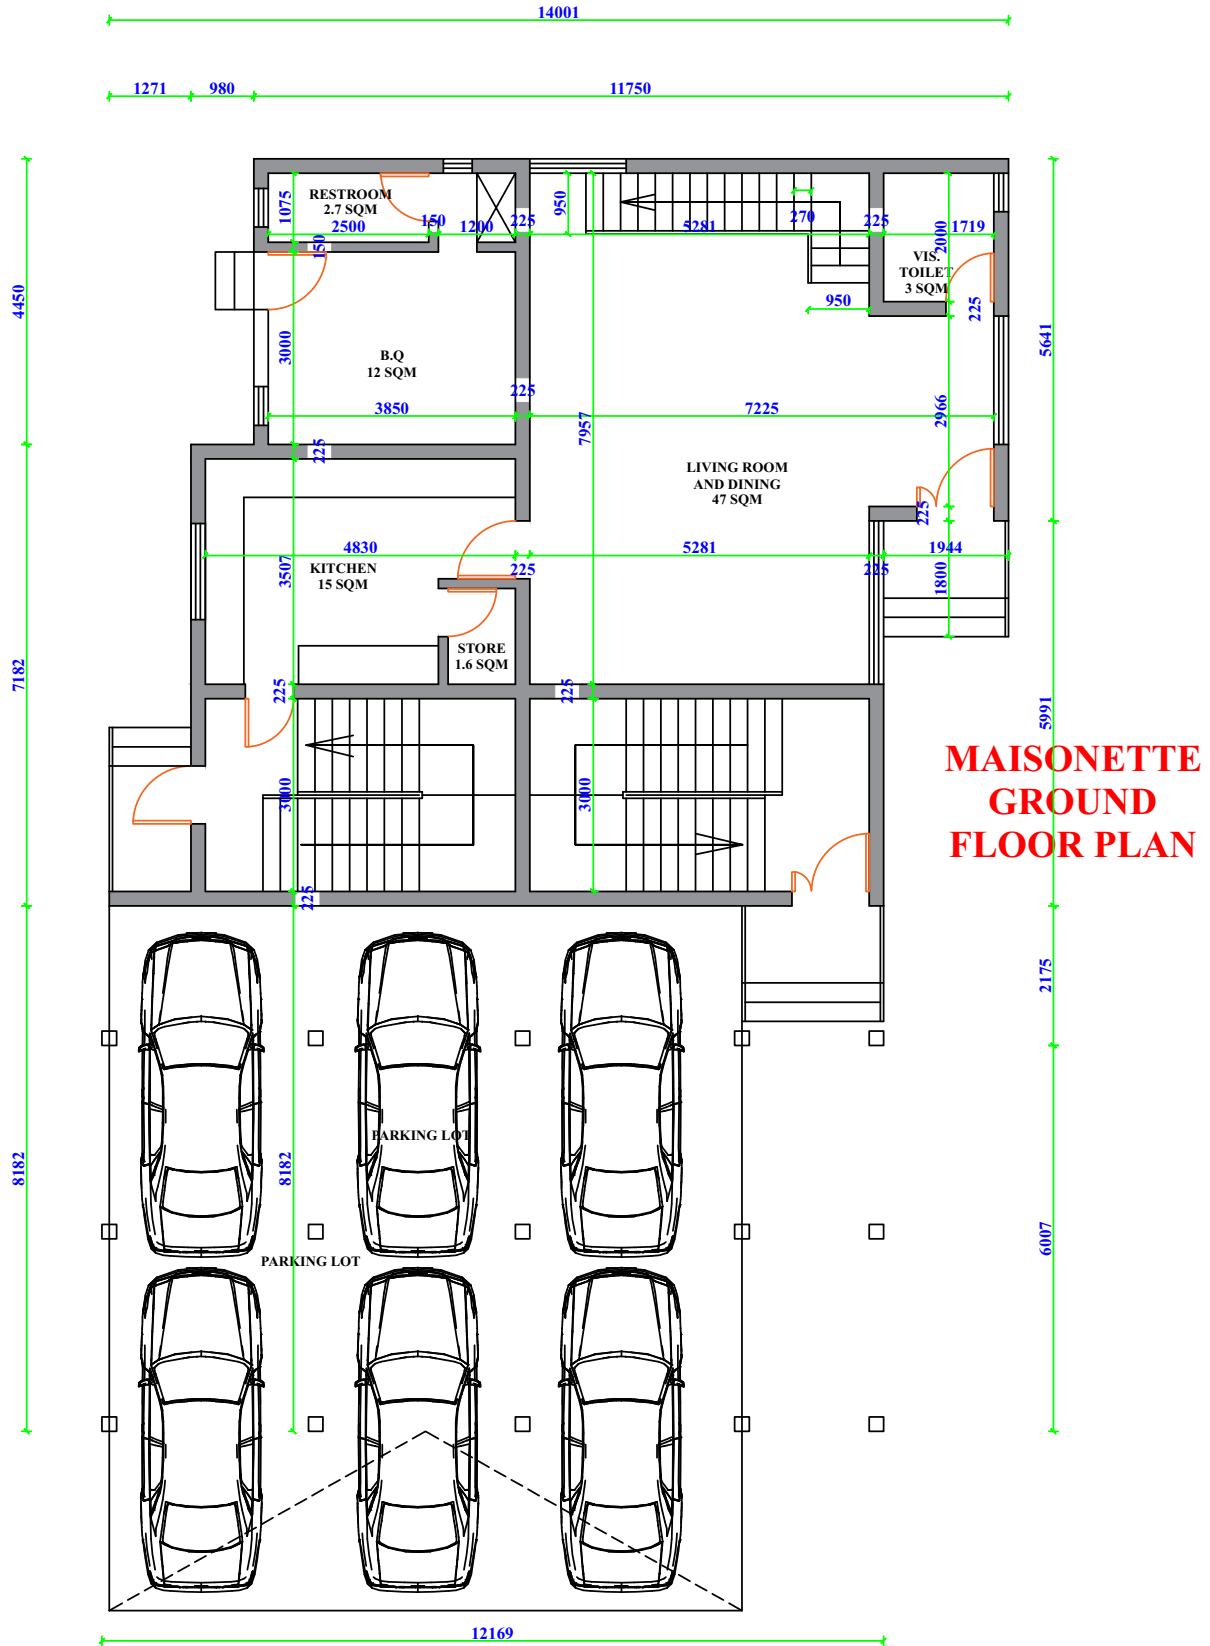

Thinkmint Nigeria
A member of the
TM Group

Court D'Ebenezer

Comprises of Six (6) units of luxury residential apartments, consisting of

5 UNITS OF
3 BEDROOM
APARTMENTS

1 UNIT OF
3 BEDROOM
MAISONETTE

Ground Floor Plan

First Floor Plan

**MAISONNETTE
FIRST FLOOR
PLAN**

**3 BEDROOM
APARTMENT
FLOOR PLAN**

**FIRST FLOOR
PLAN**

Second Floor Plan

3 BEDROOM APARTMENT FLOOR PLAN

SECOND FLOOR PLAN

3 BEDROOM APARTMENT FLOOR PLAN